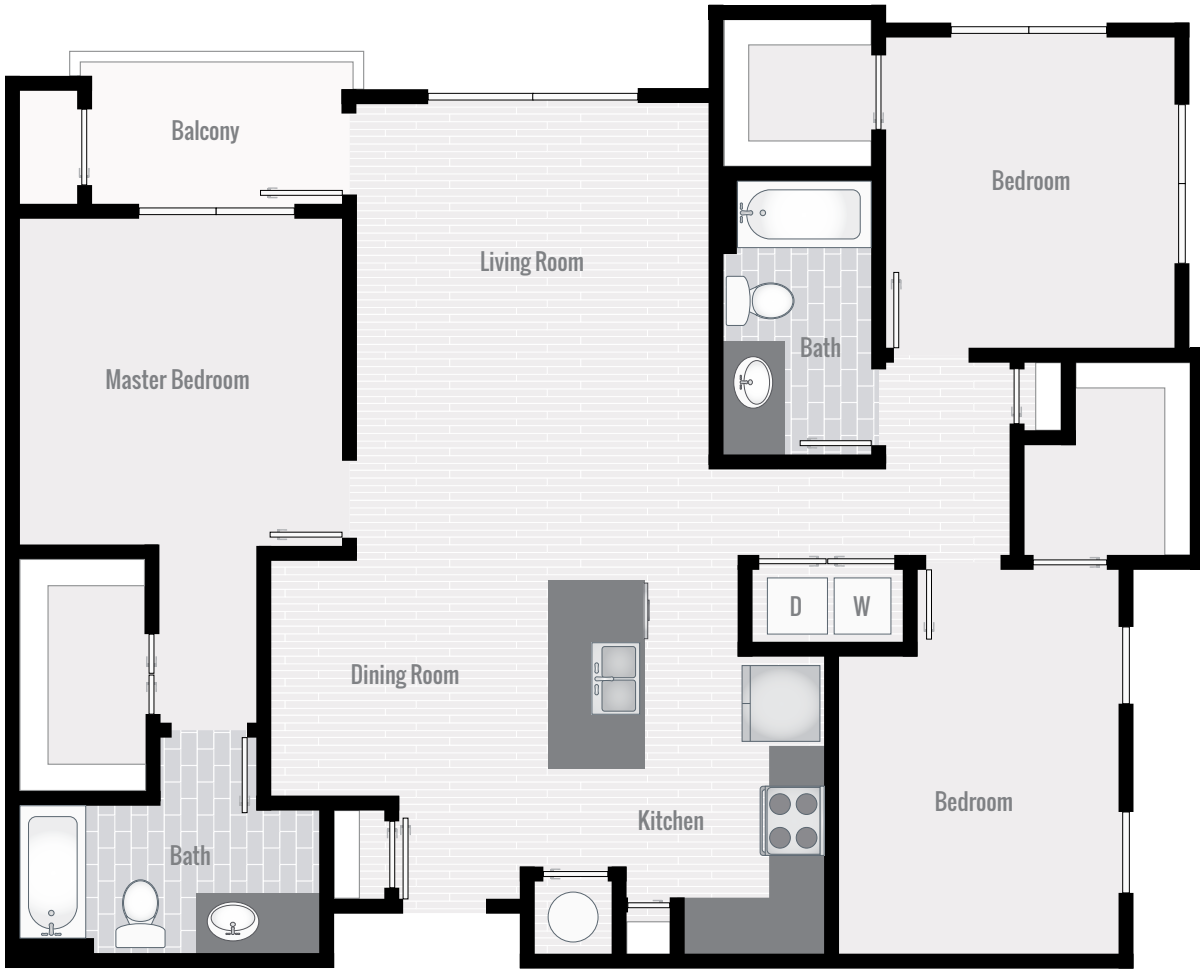

FLOOR PLAN B2

2 BEDROOM | 2 BATH | 1180 SF

CROSTOWN WALK

813.664.8500

10151 Iris Crosstown Dr
Tampa, FL 33619

[CrosstownWalk
Apts.com](http://CrosstownWalkApts.com)

FLOOR PLAN C1

3 BEDROOM | 2 BATH | 1450 SF