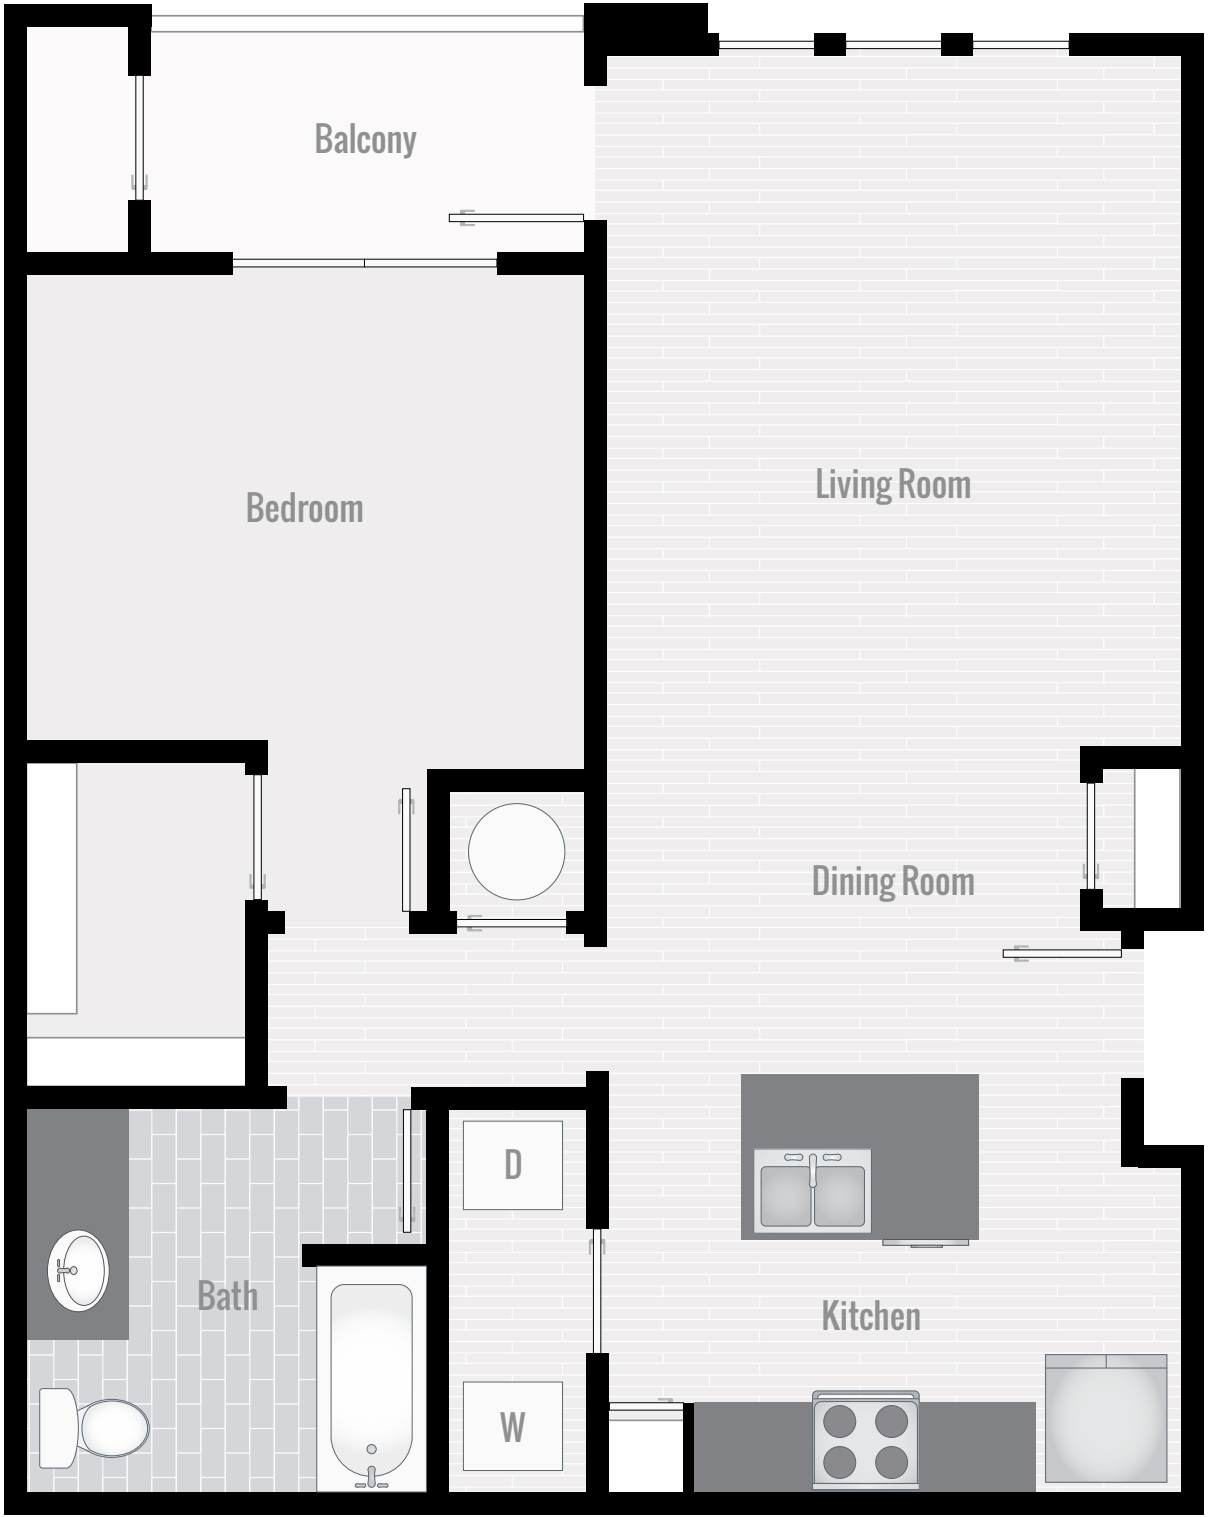

FLOOR PLAN A1
 1 BEDROOM | 1 BATH | 800 SF

CROSTOWN WALK

813.664.8500

10151 Iris Crosstown Dr
 Tampa, FL 33619

[CrosstownWalk
 Apts.com](http://CrosstownWalkApts.com)

FLOOR PLAN A2

1 BEDROOM | 1 BATH | 850 SF

CROSTOWN WALK

813.664.8500
 10151 Iris Crosstown Dr
 Tampa, FL 33619
[CrosstownWalk
 Apts.com](http://CrosstownWalkApts.com)

FLOOR PLAN A3

1 BEDROOM | 1 BATH | 860 SF

CROSTOWN WALK

813.664.8500

10151 Iris Crosstown Dr
Tampa, FL 33619

[CrosstownWalk
Apts.com](http://CrosstownWalkApts.com)

FLOOR PLAN B1

2 BEDROOM | 2 BATH | 1125 SF

CROSTOWN WALK

813.664.8500

10151 Iris Crosstown Dr
Tampa, FL 33619

[CrosstownWalk
Apts.com](http://CrosstownWalkApts.com)

FLOOR PLAN B2

2 BEDROOM | 2 BATH | 1180 SF

CROSTOWN WALK

813.664.8500

10151 Iris Crosstown Dr
Tampa, FL 33619

[CrosstownWalk
Apts.com](http://CrosstownWalkApts.com)

FLOOR PLAN C1

3 BEDROOM | 2 BATH | 1450 SF