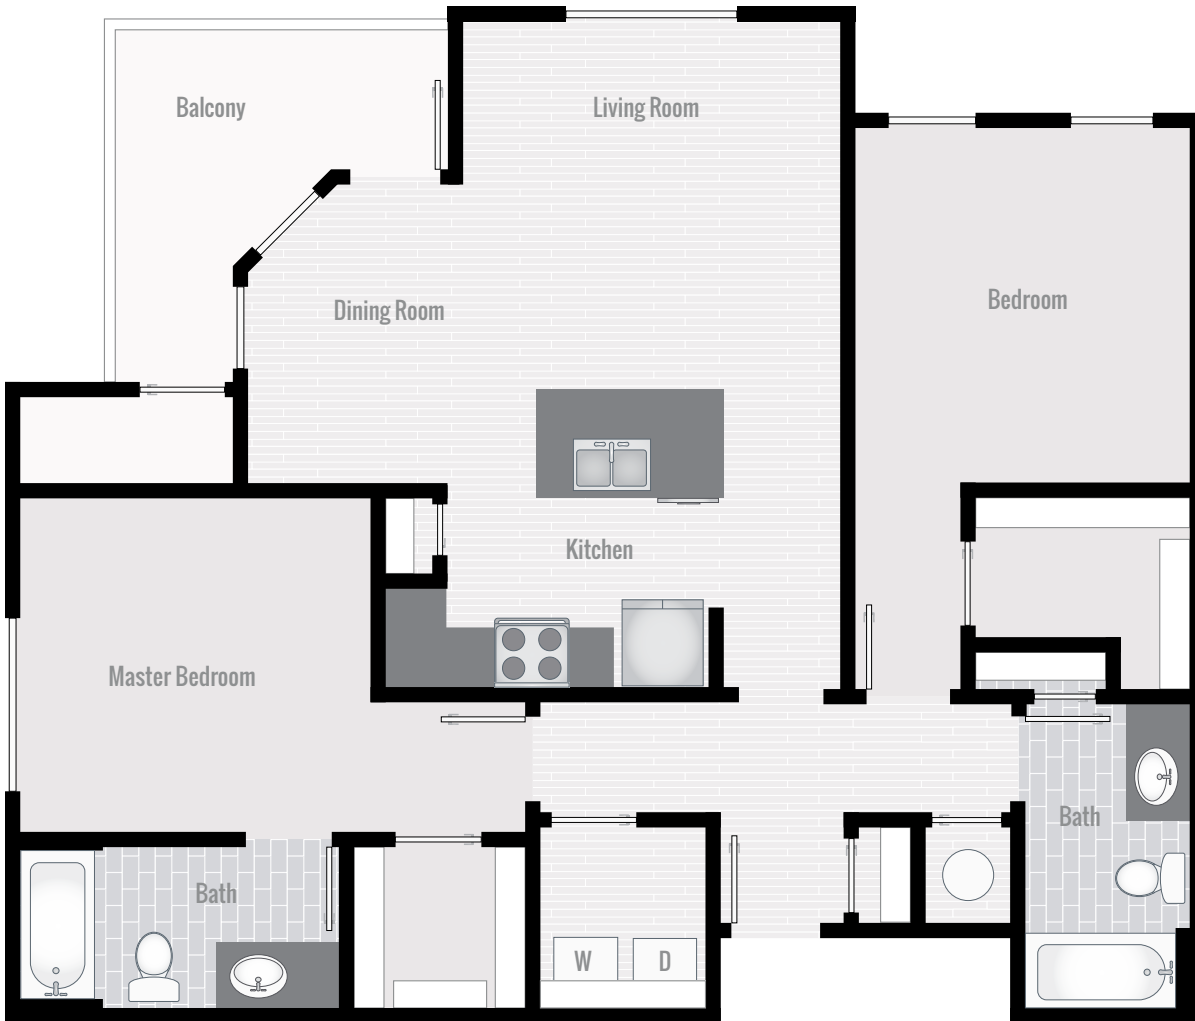

[CrosstownWalk
Apts.com](http://CrosstownWalkApts.com)

FLOOR PLAN B1

2 BEDROOM | 2 BATH | 1125 SF

CROSTOWN WALK

813.664.8500

10151 Iris Crosstown Dr
Tampa, FL 33619

[CrosstownWalk
Apts.com](http://CrosstownWalkApts.com)

FLOOR PLAN B2

2 BEDROOM | 2 BATH | 1180 SF

CROSTOWN WALK

813.664.8500

10151 Iris Crosstown Dr
Tampa, FL 33619

[CrosstownWalk
Apts.com](http://CrosstownWalkApts.com)

FLOOR PLAN C1

3 BEDROOM | 2 BATH | 1450 SF