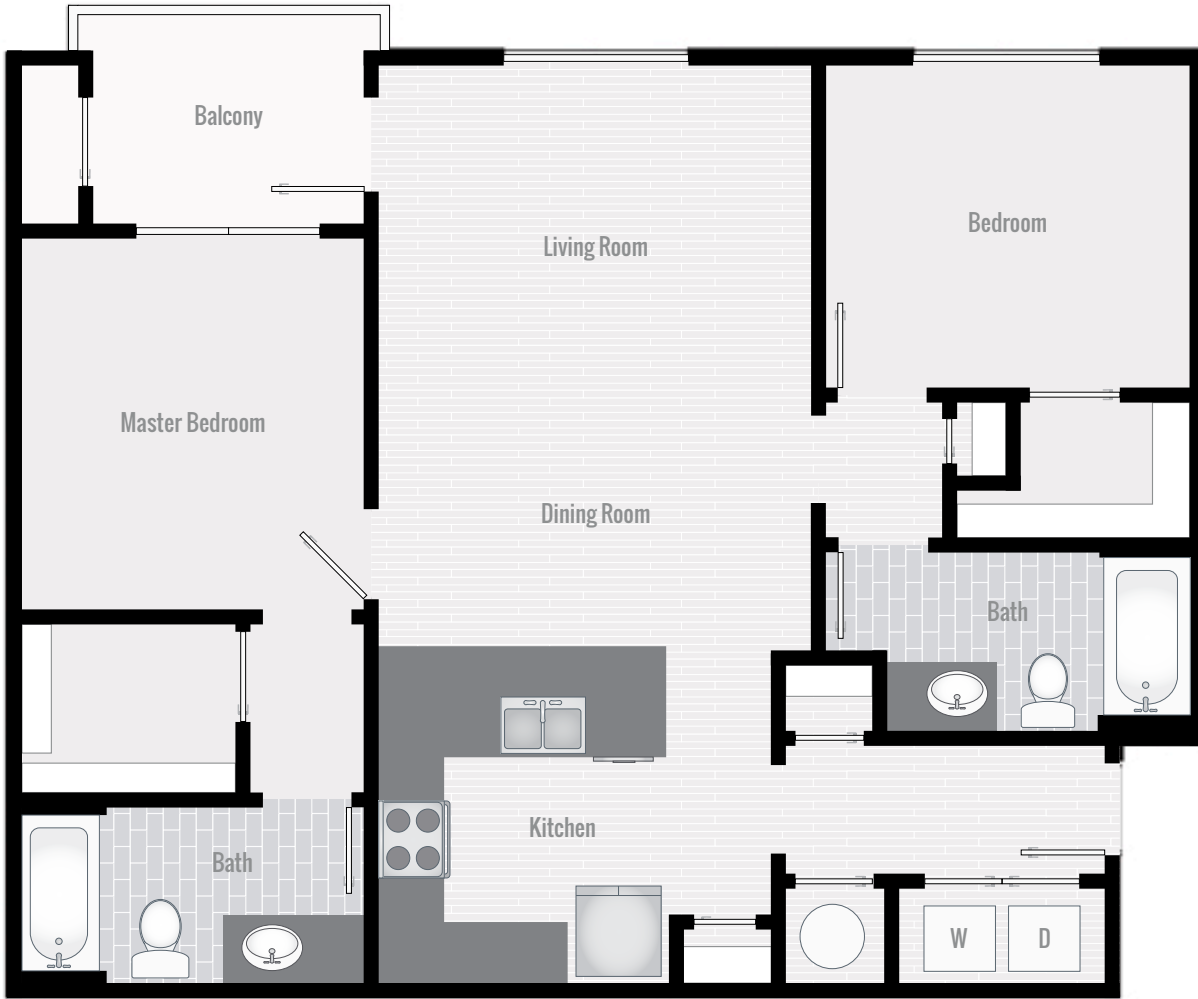

FLOOR PLAN A1
 1 BEDROOM | 1 BATH | 800 SF

CROSTOWN WALK

813.664.8500

10151 Iris Crosstown Dr
 Tampa, FL 33619

[CrosstownWalk
 Apts.com](http://CrosstownWalkApts.com)

FLOOR PLAN A2

1 BEDROOM | 1 BATH | 850 SF

CROSTOWN WALK

813.664.8500
 10151 Iris Crosstown Dr
 Tampa, FL 33619
[CrosstownWalk
 Apts.com](http://CrosstownWalkApts.com)

FLOOR PLAN A3

1 BEDROOM | 1 BATH | 860 SF

CROSTOWN WALK

813.664.8500

10151 Iris Crosstown Dr
Tampa, FL 33619

[CrosstownWalk
Apts.com](http://CrosstownWalkApts.com)

FLOOR PLAN B1

2 BEDROOM | 2 BATH | 1125 SF

CROSTOWN WALK

813.664.8500

10151 Iris Crosstown Dr
Tampa, FL 33619

[CrosstownWalk
Apts.com](http://CrosstownWalkApts.com)